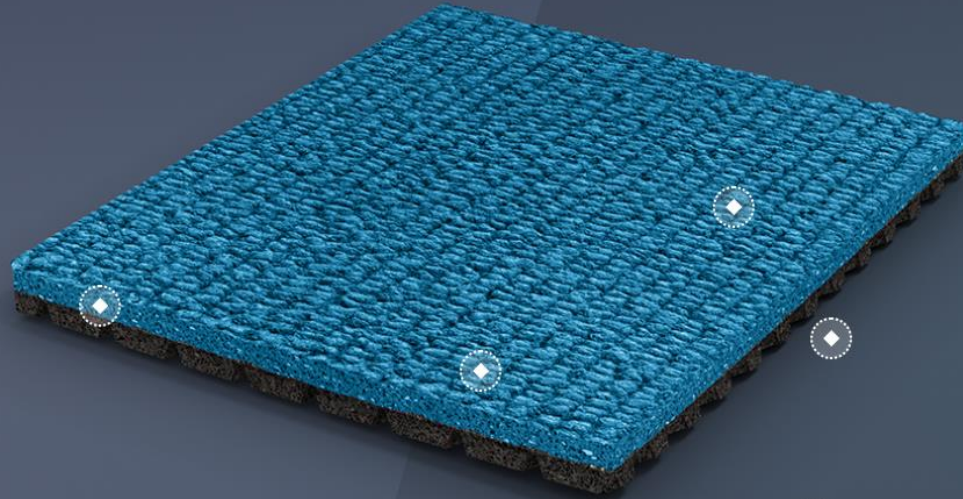

SPORTS FIELD PRODUCTS

SPORTFLEX SUPER X 720 K35

go over the to discover the technologies.