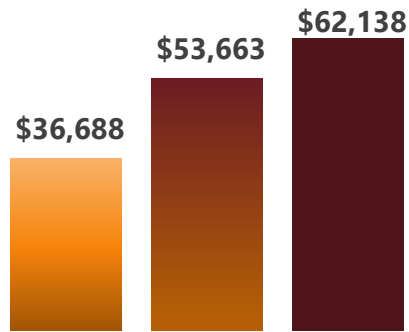

+3,006
5-year Job Demand Increase in MDCP Region

Average Hourly Wage

\$25.80
MDCP Region

\$25.41
SB County

\$26.45
California

MDCP Regional Labor Market Snapshot
Occupations in Child Development & Education

Salary Guide
AVERAGE BY EXPERIENCE

■ Starting ■ Average ■ Experienced

5-year demand includes new jobs, transfers, and retirements

Current Age Breakdown

AVERAGE WAGE INFORMATION PER JOBS IN REGION

Occupation	Average Hourly Wage			HD Average Salary
	HD	SBC	California	
^Childcare Workers (HS)	\$16.91	\$17.22	\$17.01	\$35,200
Recreation Workers (HS)	\$16.05	\$15.80	\$17.05	\$33,400
^Social and Human Service Assistants (HS)	\$22.33	\$21.64	\$23.26	\$46,400
Child, Family, and School Social Workers (B)	\$29.85	\$27.83	\$31.22	\$62,100
Education and Childcare Administrators, Preschool & Daycare (B)	\$26.40	\$26.34	\$27.98	\$54,900
^Preschool and Kindergarten Teachers (B)	\$24.04	\$23.91	\$23.91	\$50,000
Social and Community Service Managers (B)	\$40.03	\$38.97	\$40.75	\$83,300
^Counselors (M)	\$30.77	\$31.55	\$30.39	\$64,000