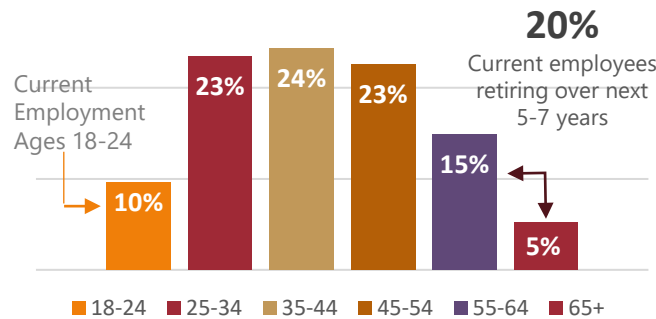

Salary Guide
AVERAGE BY EXPERIENCE

■ Starting ■ Average ■ Experienced

5-year demand includes new jobs, transfers, and retirements

Current Age Breakdown

AVERAGE WAGE INFORMATION PER JOBS IN REGION

Occupation	Average Hourly Wage			HD Average Salary
	HD	SBC	California	
^Childcare Workers (HS)	\$16.91	\$17.22	\$17.01	\$35,200
Recreation Workers (HS)	\$16.05	\$15.80	\$17.05	\$33,400
^Social and Human Service Assistants (HS)	\$22.33	\$21.64	\$23.26	\$46,400
Child, Family, and School Social Workers (B)	\$29.85	\$27.83	\$31.22	\$62,100
Education and Childcare Administrators, Preschool & Daycare (B)	\$26.40	\$26.34	\$27.98	\$54,900
^Preschool and Kindergarten Teachers (B)	\$24.04	\$23.91	\$23.91	\$50,000
Social and Community Service Managers (B)	\$40.03	\$38.97	\$40.75	\$83,300
^Counselors (M)	\$30.77	\$31.55	\$30.39	\$64,000