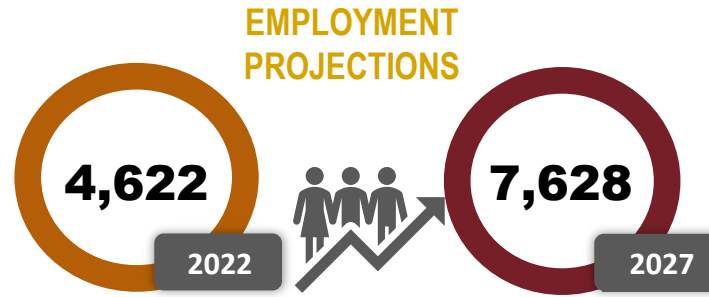

+3,006
5-year Job Demand Increase in MDCP Region

Average Hourly Wage

\$25.80
MDCP Region

\$25.41
SB County

\$26.45
California

MDCP Regional Labor Market Snapshot
Occupations in Child Development & Education

Salary Guide
AVERAGE BY EXPERIENCE

■ Starting ■ Average ■ Experienced

5-year demand includes new jobs, transfers, and retirements

Current Age Breakdown

AVERAGE WAGE INFORMATION PER JOBS IN REGION

Occupation	Average Hourly Wage			HD Average Salary
	HD	SBC	California	
^Childcare Workers (HS)	\$16.91	\$17.22	\$17.01	\$35,200
Recreation Workers (HS)	\$16.05	\$15.80	\$17.05	\$33,400
^Social and Human Service Assistants (HS)	\$22.33	\$21.64	\$23.26	\$46,400
Child, Family, and School Social Workers (B)	\$29.85	\$27.83	\$31.22	\$62,100
Education and Childcare Administrators, Preschool & Daycare (B)	\$26.40	\$26.34	\$27.98	\$54,900
^Preschool and Kindergarten Teachers (B)	\$24.04	\$23.91	\$23.91	\$50,000
Social and Community Service Managers (B)	\$40.03	\$38.97	\$40.75	\$83,300
^Counselors (M)	\$30.77	\$31.55	\$30.39	\$64,000