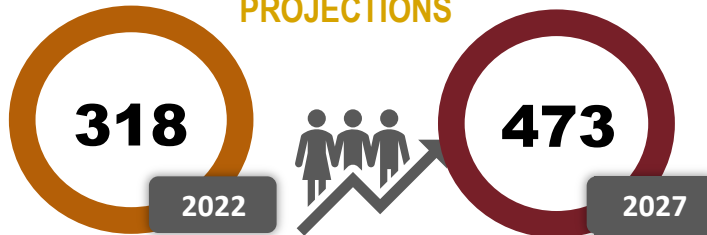

+155
5-year Job Demand
Increase in
MDCP Region

Average Hourly Wage

\$33.07
MDCP Region

\$31.04
SB County

\$38.26
California

MDCP Regional Labor Market Snapshot
JOBS In Digital Animation and Design

EMPLOYMENT PROJECTIONS