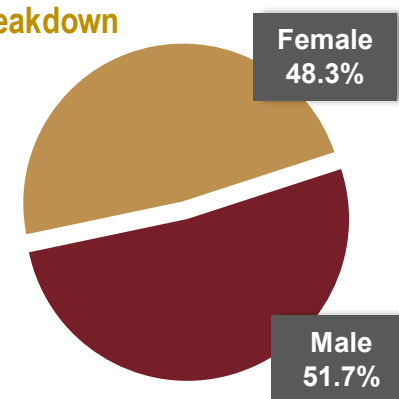

Current Gender Breakdown

Employment and wage data Source: CHMURA JobsEQ 2022 Q2
MDCP Region (HD) - San Bernardino County (SBC), and California