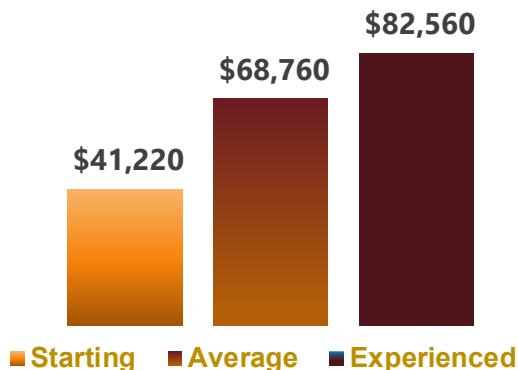

Current Age Breakdown

LOCAL EMPLOYERS

Employer

- Culture Plug
- Dynamic Geek Studios
- Forbes Graphx
- Graphics MFG
- Kranbox
- Mars Graphix
- We Got Em Tees

Website

- <https://www.cultureplug.com>
- <https://www.dynamicgeekstudio.com>
- <https://forbesgraphx.com>
- <http://graphicsmfg.com>
- <http://www.kranbox.com>
- <http://www.MarsGraphix.com>
- <https://wegotemtees.com>

Salary Guide

AVERAGE BY EXPERIENCE

AVERAGE WAGE INFORMATION PER JOBS IN REGION

Occupation	Average Hourly Wage			HD Average Salary
	HD	SBC	California	
Desktop Publishers (A)	\$24.39	\$24.11	\$26.13	\$50,700
Website and Digital Interface Designers (A)	\$36.58	\$32.32	\$52.07	\$76,100
Graphic Designers (B)	\$29.54	\$27.09	\$33.70	\$61,400
Illustrators (B)	\$30.40	\$28.75	\$31.57	\$63,200
Special Effects Artists and Animators (B)	\$44.42	\$42.93	\$47.84	\$92,400