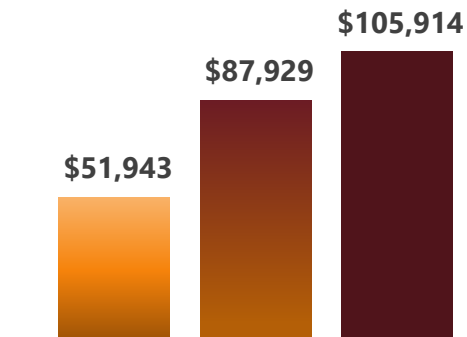

For additional information on VVC's Agriculture Degree:
<https://catalog.vvc.edu/degrees-certificates/global-studies/#certificatestext>

Current Age Breakdown

LOCAL EMPLOYERS

Employer	Website
San Bernardino County	https://www.sbcounty.gov/
Blue Moon Legal	https://bluemoonlegal.com/
NewsPlus	https://4newsplus.com/
High Desert Development Inc	https://www.highdesertdevelopmentinc.com
Legal Aid Legal Services	http://www.legalaidlegalservices.org/
Greater High Desert Chamber	https://www.ghdcc.com/
Victor Valley College	https://www.vvc.edu/

Salary Guide

AVERAGE BY EXPERIENCE

■ Starting ■ Average ■ Experienced

AVERAGE WAGE INFORMATION PER JOBS IN REGION

Occupation	Average Hourly Wage			HD Average Salary
	HD	SBC	California	
Budget Analyst (B)	\$42.59	\$42.59	\$47.19	\$82,000
^Business Operations Specialists (B)	\$38.93	\$37.24	\$44.38	\$75,900
^Project Management and Business Operations Specialists (B)	\$47.54	\$46.11	\$53.95	\$77,600
News Analysts, Reporters, and Journalists (B)	\$29.43	\$28.00	\$31.85	\$69,000
Legislators (B)	\$35.10	\$32.89	\$37.20	\$76,900
Operations Research Analysts (B)	\$44.67	\$42.48	\$52.12	\$95,900
Political Scientists (M)	\$57.65	\$57.22	\$59.89	\$93,800