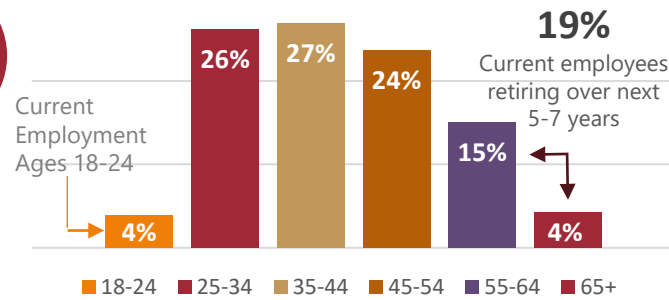

EMPLOYMENT PROJECTIONS

5-year demand includes new jobs, transfers, and retirements

CONTINUING EDUCATION AND TRAINING

Program	College
AA Political Science	Victor Valley CC
BA Global Studies	Cal State San Bernardino
BA Political Science	UC Riverside
BA Global Studies	UC Los Angeles
BA International Studies	Cal State Long Beach
MS Political Science and Government	UC Los Angeles

For additional information on VVC's Agriculture Degree:
<https://catalog.vvc.edu/degrees-certificates/global-studies/#certificatestext>

Current Age Breakdown

LOCAL EMPLOYERS

Employer	Website
San Bernardino County	https://www.sbcounty.gov/
Blue Moon Legal	https://bluemoonlegal.com/
NewsPlus	https://4newsplus.com/
High Desert Development Inc	https://www.highdesertdevelopmentinc.com
Legal Aid Legal Services	http://www.legalaidlegalservices.org/
Greater High Desert Chamber	https://www.ghdcc.com/
Victor Valley College	https://www.vvc.edu/