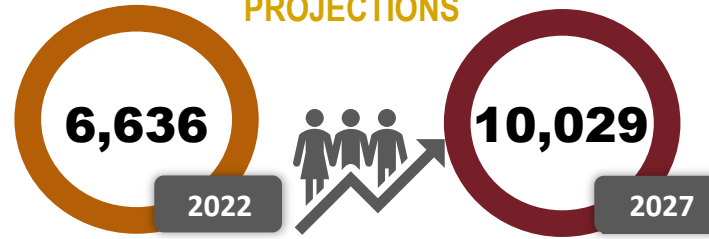

+3,536
5-year Job Demand Increase in MDCP Region

Average Hourly Wage

$42.27
MDCP Region

$40.93
SB County

$46.65
California

MDCP Regional Labor Market Snapshot
Occupations In Politics, Law and Legal Occupations

EMPLOYMENT PROJECTIONS

5-year demand includes new jobs, transfers, and retirements

CONTINUING EDUCATION AND TRAINING

Program	College
AA Political Science	Victor Valley CC
BA Global Studies	Cal State San Bernardino
BA Political Science	UC Riverside
BA Global Studies	UC Los Angeles
BA International Studies	Cal State Long Beach
MS Political Science and Government	UC Los Angeles

For additional information on VVC's Agriculture Degree:
<https://catalog.vvc.edu/degrees-certificates/global-studies/#certificatestext>