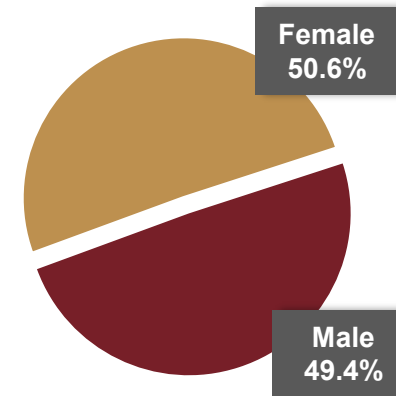

Current Gender Breakdown

Serving the High Desert Region