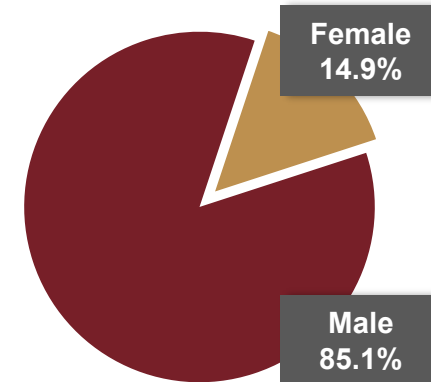

Current Gender Breakdown

Employment and wage data Source: CHMURA JobsEQ 2022 Q3
MDCP Region (HD) - San Bernardino County (SBC), and California