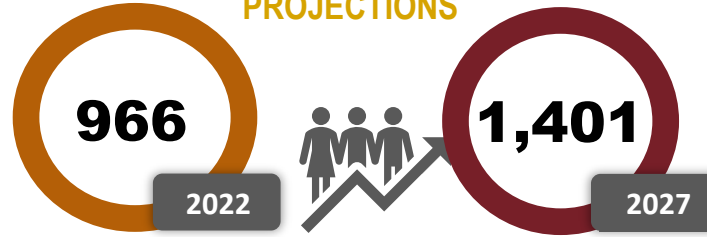

EMPLOYMENT PROJECTIONS

5-year demand includes new jobs, transfers, and retirements

CONTINUING EDUCATION AND TRAINING

Program

- AS Administration of Justice
- BA Criminal Justice
- BS Crime Analysis
- BA Criminology
- BS Criminal Justice

College

- Victor Valley CC
- Cal State SB
- Cal State SB
- Cal Poly Pomona
- California Baptist

For information on VVC's degree visit:

<https://catalog.vvc.edu/degrees-certificates/criminal-justice/administration-justice-ast/>