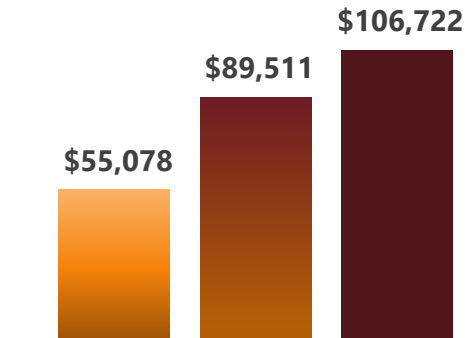

+3,706
5-year Job Demand Increase in MDCP Region

Average Hourly Wage

$43.03
MDCP Region

$41.63
SB County

$48.71
California

MDCP Regional Labor Market Snapshot
Occupations In Business Management Occupations

Salary Guide

AVERAGE BY EXPERIENCE