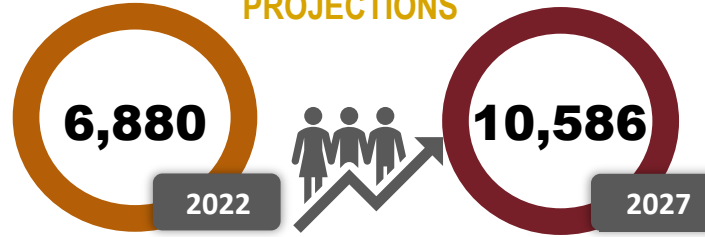

EMPLOYMENT PROJECTIONS