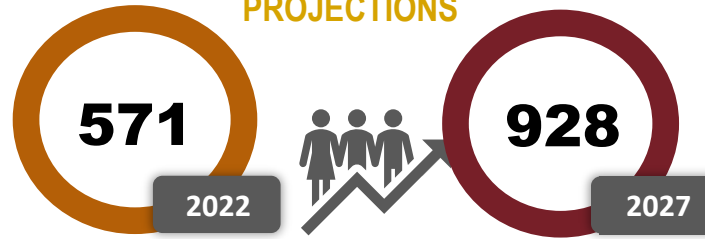

EMPLOYMENT PROJECTIONS

5-year demand includes new jobs, transfers, and retirements