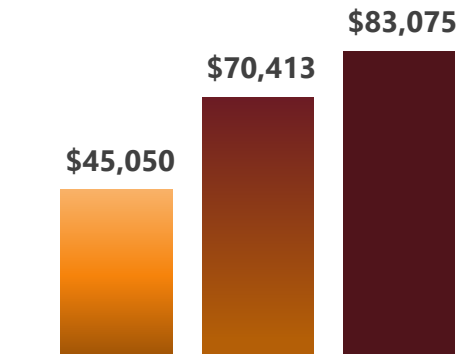

Salary Guide

AVERAGE BY EXPERIENCE

■ Starting ■ Average ■ Experienced