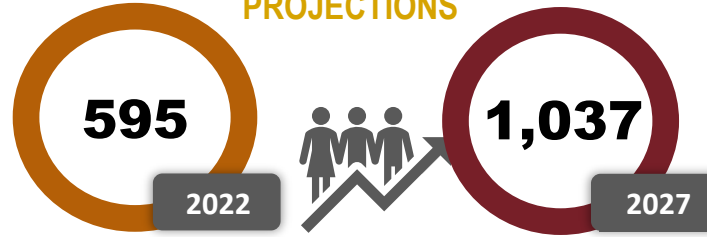

+442
5-year Job Demand
Increase in
MDCP Region

**Average Hourly
Wage**

\$33.29
MDCP Region

\$33.34
SB County

\$33.38
California

**MDCP
Regional Labor Market
Snapshot**
**Occupations
Associated
Agriculture
Sciences**

Salary Guide

AVERAGE BY EXPERIENCE

**EMPLOYMENT
PROJECTIONS**

5-year demand includes new jobs, transfers, and retirements

Current Age Breakdown

AVERAGE WAGE INFORMATION PER JOBS IN REGION

Occupation	HD	SBC	California	HD Average Salary
^Farmworkers, Nursery and Greenhouse (N/A)	\$15.57	\$15.08	\$15.27	\$32,400
Farmers, Ranchers, Agricultural Managers (HS)	\$44.97	\$46.41	\$44.03	\$93,500
Tree Trimmers and Pruners (HS)	\$26.08	\$25.86	\$27.25	\$54,200
Forest and Conservation Technicians (A)	\$22.55	\$22.91	\$21.29	\$46,900
Agricultural Technicians (A)	\$22.15	\$20.18	\$24.49	\$46,100
Environmental Science and Protection Technicians (A)	\$24.18	\$24.37	\$25.30	\$50,300
Hydrologists (B)	\$63.02	\$71.19	\$55.16	\$131,100
Biological Technicians (B)	\$22.62	\$22.09	\$26.52	\$47,000
Environmental Engineers (B)	\$51.13	\$50.71	\$55.37	\$106,400
Landscape Architects (B)	\$40.67	\$40.43	\$43.12	\$84,600