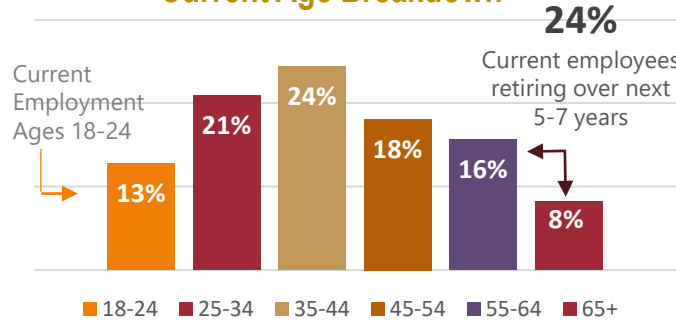

Salary Guide

AVERAGE BY EXPERIENCE

**EMPLOYMENT
PROJECTIONS**

5-year demand includes new jobs, transfers, and retirements

Current Age Breakdown

AVERAGE WAGE INFORMATION PER JOBS IN REGION

Occupation	HD	SBC	California	HD Average Salary
^Farmworkers, Nursery and Greenhouse (N/A)	\$15.57	\$15.08	\$15.27	\$32,400
Farmers, Ranchers, Agricultural Managers (HS)	\$44.97	\$46.41	\$44.03	\$93,500
Tree Trimmers and Pruners (HS)	\$26.08	\$25.86	\$27.25	\$54,200
Forest and Conservation Technicians (A)	\$22.55	\$22.91	\$21.29	\$46,900
Agricultural Technicians (A)	\$22.15	\$20.18	\$24.49	\$46,100
Environmental Science and Protection Technicians (A)	\$24.18	\$24.37	\$25.30	\$50,300
Hydrologists (B)	\$63.02	\$71.19	\$55.16	\$131,100
Biological Technicians (B)	\$22.62	\$22.09	\$26.52	\$47,000
Environmental Engineers (B)	\$51.13	\$50.71	\$55.37	\$106,400
Landscape Architects (B)	\$40.67	\$40.43	\$43.12	\$84,600