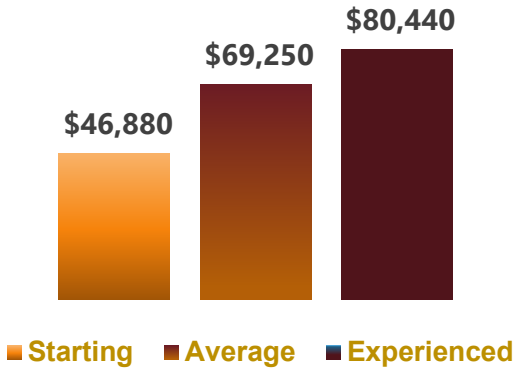

+442
5-year Job Demand
Increase in
MDCP Region

**Average Hourly
Wage**

\$33.29
MDCP Region

\$33.34
SB County

\$33.38
California

**MDCP
Regional Labor Market
Snapshot**
**Occupations
Associated
Agriculture
Sciences**

Salary Guide

AVERAGE BY EXPERIENCE

**EMPLOYMENT
PROJECTIONS**

5-year demand includes new jobs, transfers, and retirements

Current Age Breakdown

AVERAGE WAGE INFORMATION PER JOBS IN REGION

Occupation	HD	SBC	California	HD Average Salary
^Farmworkers, Nursery and Greenhouse (N/A)	\$15.57	\$15.08	\$15.27	\$32,400
Farmers, Ranchers, Agricultural Managers (HS)	\$44.97	\$46.41	\$44.03	\$93,500
Tree Trimmers and Pruners (HS)	\$26.08	\$25.86	\$27.25	\$54,200
Forest and Conservation Technicians (A)	\$22.55	\$22.91	\$21.29	\$46,900
Agricultural Technicians (A)	\$22.15	\$20.18	\$24.49	\$46,100
Environmental Science and Protection Technicians (A)	\$24.18	\$24.37	\$25.30	\$50,300
Hydrologists (B)	\$63.02	\$71.19	\$55.16	\$131,100
Biological Technicians (B)	\$22.62	\$22.09	\$26.52	\$47,000
Environmental Engineers (B)	\$51.13	\$50.71	\$55.37	\$106,400
Landscape Architects (B)	\$40.67	\$40.43	\$43.12	\$84,600