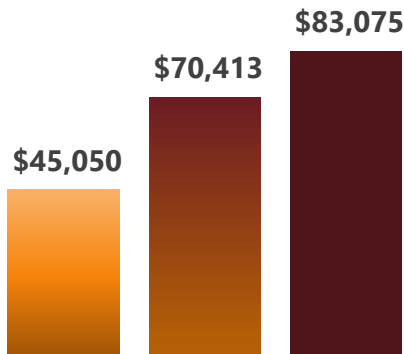

Salary Guide
AVERAGE BY EXPERIENCE