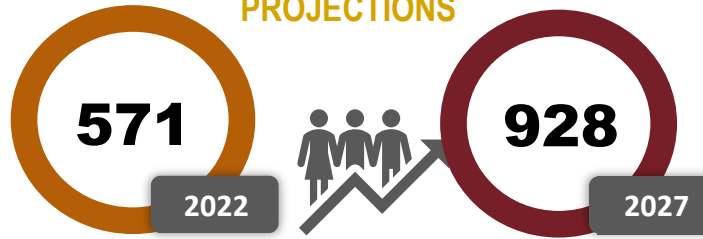

EMPLOYMENT PROJECTIONS