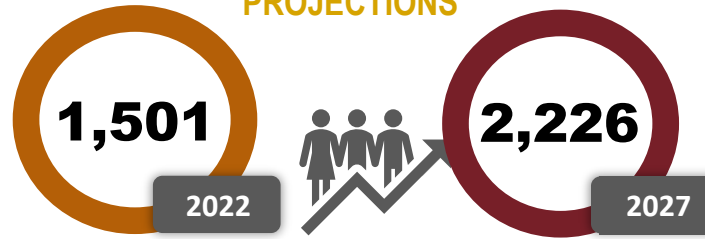

+725
5-year Job Demand
Increase in
MDCP Region

**Average Hourly
Wage**

\$39.45
MDCP Region

\$38.05
SB County

\$41.94
California

EMPLOYMENT PROJECTIONS

5-year demand includes new jobs, transfers, and retirements