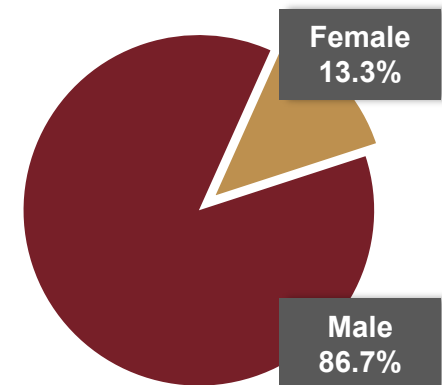

**Current Gender
Breakdown**

Employment and wage data Source: CHMURA JobsEQ 2022 Q3
MDCP Region (HD) - San Bernardino County (SBC), and California