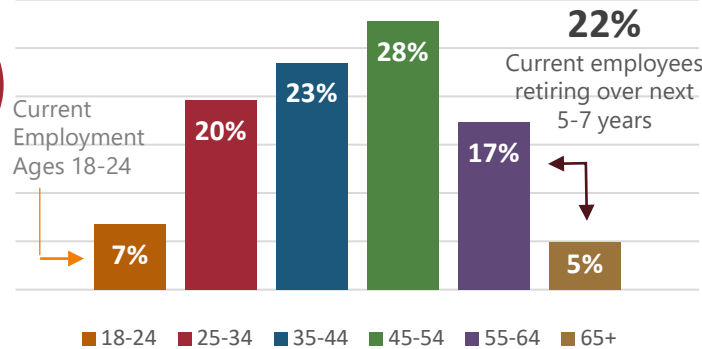

Salary Guide

AVERAGE BY EXPERIENCE

■ Starting ■ Average ■ Experienced

**EMPLOYMENT
PROJECTIONS**

5-year demand includes new jobs, transfers, and retirements

Current Age Breakdown

AVERAGE WAGE INFORMATION PER JOBS IN REGION

Some listed occupations may require additional training or certifications

Occupation	Average Hourly Wage			HD Average Salary
	HD	SBC	California	
Cabinetmakers and Bench Carpenters (HS)	\$21.80	\$21.19	\$23.00	\$45,400
[^] Carpenters (HS)	\$30.55	\$29.91	\$33.11	\$63,500
Model Makers and Patternmakers, Wood(HS)	\$29.65	\$29.04	\$31.18	\$61,700
Woodworkers (HS)	\$20.83	\$20.27	\$21.73	\$43,300
Woodworking Machine Setters, Operators, and Tenders (HS)	\$19.32	\$18.92	\$19.99	\$40,200
Construction and Building Inspectors (HSPC)	\$40.84	\$38.74	\$46.14	\$84,900
[^] Construction Managers (B)	\$57.61	\$56.54	\$61.07	\$119,800