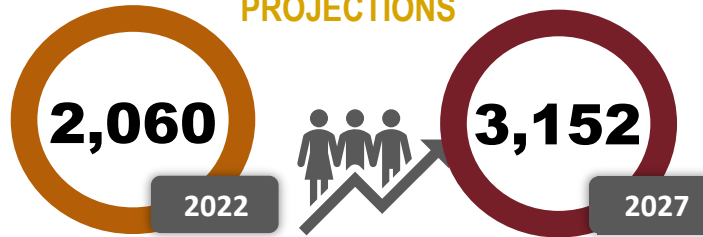

+1,091
5-year Job Demand
Increase in
MDCP Region

**Average Hourly
Wage**

\$31.51
MDCP Region

\$30.66
SB County

\$33.75
California

**MDCP
Regional Labor Market
Snapshot
JOBS in
Construction and
Woodworking
Occupations**

Salary Guide

AVERAGE BY EXPERIENCE

■ Starting ■ Average ■ Experienced

**EMPLOYMENT
PROJECTIONS**

5-year demand includes new jobs, transfers, and retirements

Current Age Breakdown

AVERAGE WAGE INFORMATION PER JOBS IN REGION