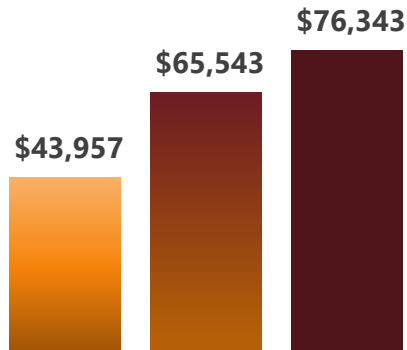

Salary Guide

AVERAGE BY EXPERIENCE

■ Starting ■ Average ■ Experienced