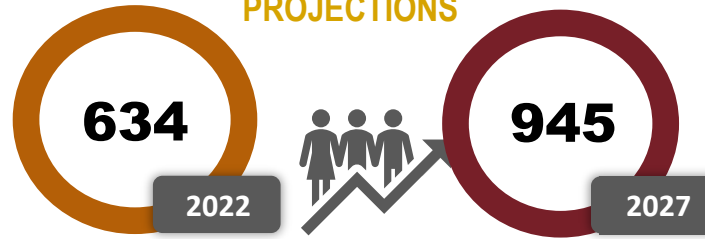

EMPLOYMENT PROJECTIONS