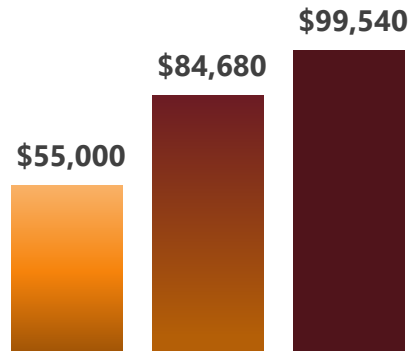

+311
5-year Job Demand
Increase in
MDCP Region

Average Hourly Wage

\$40.73
MDCP Region

\$39.91
SB County

\$44.65
California

**MDCP
Regional Labor Market
Snapshot
JOBS in
Building Inspection
Occupations**

Salary Guide

AVERAGE BY EXPERIENCE

■ Starting ■ Average ■ Experienced

EMPLOYMENT PROJECTIONS

5-year demand includes new jobs, transfers, and retirements

Current Age Breakdown

AVERAGE WAGE INFORMATION PER JOBS IN REGION