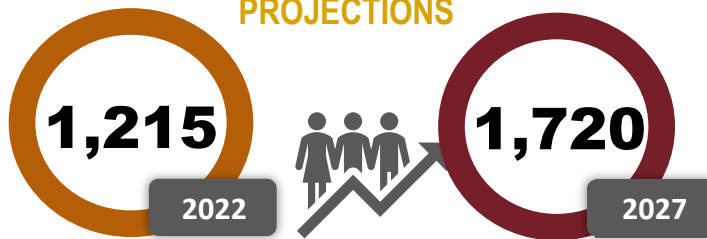

EMPLOYMENT PROJECTIONS

5-year demand includes new jobs, transfers, and retirements

CONTINUING EDUCATION AND TRAINING

Program

- AS Architectural Drafting & Design
- BA Architecture
- MS Architectural Technologies
- MS Architecture & Urban Design
- MS Computer Engineering
- MS Electrical & Computer Engineering

College

- Victor Valley CC
- Cal Poly Pomona
- SCI-Arc
- UC Los Angeles
- UC Riverside
- UC Los Angeles

For information on VVC's certificate visit:

<https://catalog.vvc.edu/degrees-certificates/engineering/cadd-computer-aided-design-drafting-technician-ca/>