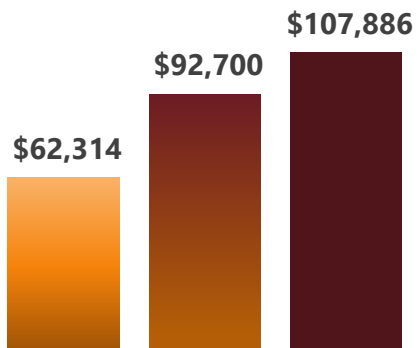

Salary Guide

AVERAGE BY EXPERIENCE

Starting Average Experienced

AVERAGE WAGE INFORMATION PER JOBS IN REGION

Occupation	Average Hourly Wage			HD Average Salary
	HD	SBC	California	
CNC Tool Programmers (PSC)	\$35.14	\$34.28	\$37.16	\$73,100
Architectural and Civil Drafters (A)	\$29.52	\$29.57	\$31.80	\$61,400
Drafters (A)	\$29.70	\$29.53	\$32.62	\$61,800
Architectural and Engineering Managers (B)	\$77.04	\$73.28	\$90.27	\$160,200
Architects, Surveyors, and Cartographers (B)	\$43.46	\$43.16	\$47.49	\$90,400
^Civil Engineers (B)	\$48.97	\$50.20	\$52.83	\$101,900
Mechanical Engineers (B)	\$48.11	\$44.31	\$54.39	\$100,100