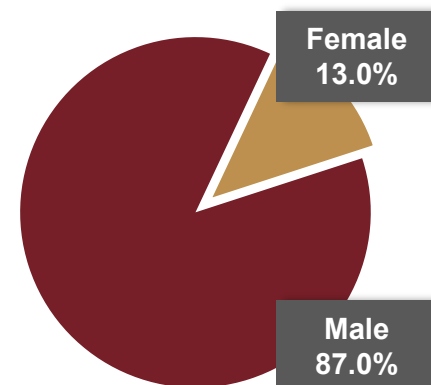

Current Gender Breakdown

Serving the High Desert Region

Employment and wage data Source: CHMURA JobsEQ 2022 Q2 MDCP Region (HD) - San Bernardino County (SBC), and California