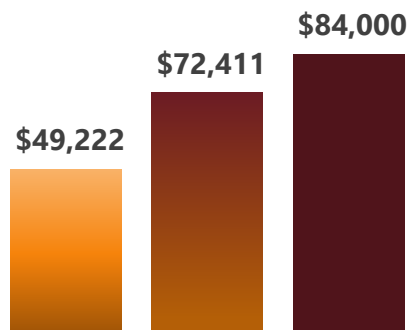

+252
5-year Job Demand
Increase in
MDCP Region

**Average Hourly
Wage**

$34.81
MDCP Region

$35.34
SB County

$35.56
California

**MDCP
Regional Labor Market
Snapshot**

**Occupations
Associated
Agriculture
Sciences**

Salary Guide

AVERAGE BY EXPERIENCE