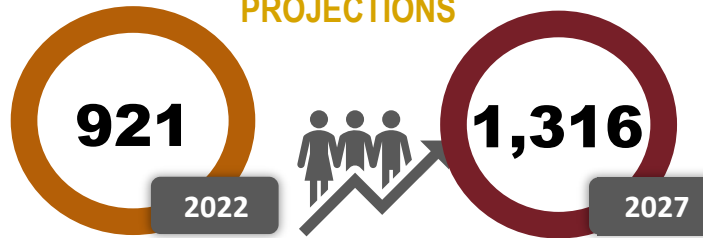

Report Date: December 20, 2022

+395
 5-year Job Demand
 Increase in
MDCP Region

**Average Hourly
 Wage**

\$37.92
 MDCP Region

\$36.32
 SB County

\$44.48
 California

**MDCP
 Regional Labor Market
 Snapshot**

**JOBS in
 Information
 Technology
 Occupations**

Salary Guide

AVERAGE BY EXPERIENCE

**EMPLOYMENT
 PROJECTIONS**

5-year demand includes new jobs, transfers, and retirements

CONTINUING EDUCATION AND TRAINING