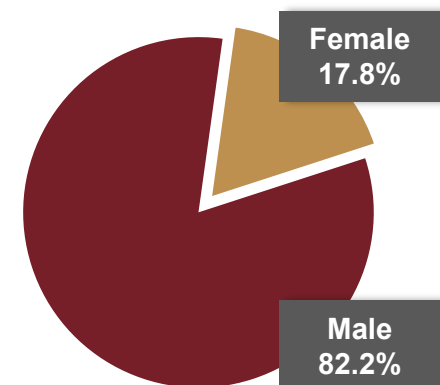

**Current Gender
Breakdown**

Serving the High Desert Region

Employment and wage data Source: CHMURA JobsEQ 2022 Q2 MDCP Region (HD) - San Bernardino County (SBC), and California