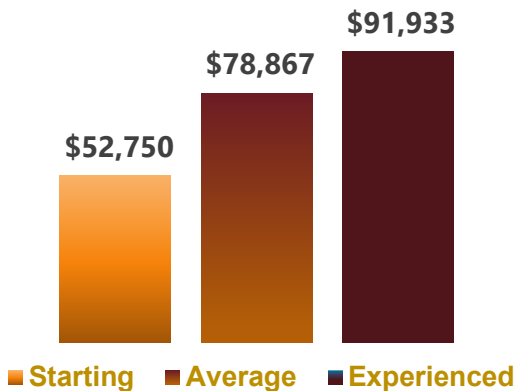

Salary Guide

AVERAGE BY EXPERIENCE