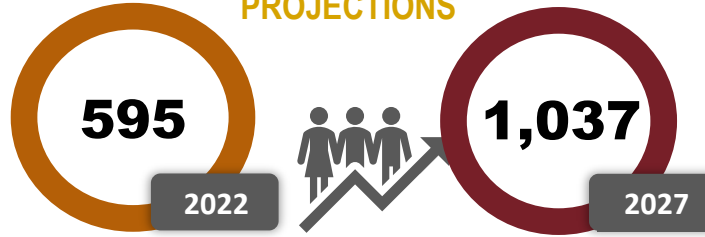

+442
5-year Job Demand
Increase in
MDCP Region

**Average Hourly
Wage**

\$33.29
MDCP Region

\$33.34
SB County

\$33.38
California

**MDCP
Regional Labor Market
Snapshot**
**Occupations
Associated
Agriculture
Sciences**

Salary Guide

AVERAGE BY EXPERIENCE

**EMPLOYMENT
PROJECTIONS**

5-year demand includes new jobs, transfers, and retirements

Current Age Breakdown

AVERAGE WAGE INFORMATION PER JOBS IN REGION

Occupation	HD	SBC	California	HD Average Salary
^Farmworkers, Nursery and Greenhouse (N/A)	\$15.57	\$15.08	\$15.27	\$32,400
Farmers, Ranchers, Agricultural Managers (HS)	\$44.97	\$46.41	\$44.03	\$93,500
Tree Trimmers and Pruners (HS)	\$26.08	\$25.86	\$27.25	\$54,200
Forest and Conservation Technicians (A)	\$22.55	\$22.91	\$21.29	\$46,900
Agricultural Technicians (A)	\$22.15	\$20.18	\$24.49	\$46,100
Environmental Science and Protection Technicians (A)	\$24.18	\$24.37	\$25.30	\$50,300
Hydrologists (B)	\$63.02	\$71.19	\$55.16	\$131,100
Biological Technicians (B)	\$22.62	\$22.09	\$26.52	\$47,000
Environmental Engineers (B)	\$51.13	\$50.71	\$55.37	\$106,400
Landscape Architects (B)	\$40.67	\$40.43	\$43.12	\$84,600