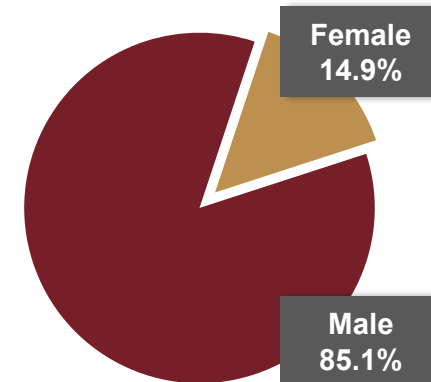

Current Gender Breakdown

Employment and wage data Source: CHMURA JobsEQ 2022 Q3
MDCP Region (HD) - San Bernardino County (SBC), and California