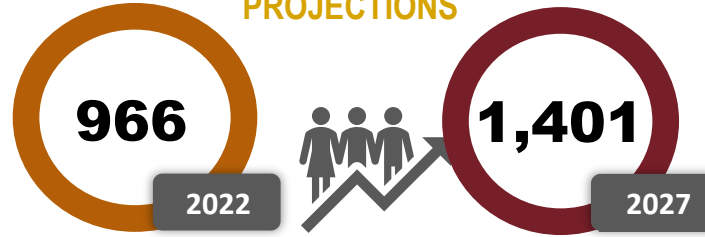

EMPLOYMENT PROJECTIONS

5-year demand includes new jobs, transfers, and retirements

CONTINUING EDUCATION AND TRAINING

Program

AS Administration of Justice
BA Criminal Justice
BS Crime Analysis
BA Criminology
BS Criminal Justice

College

Victor Valley CC
Cal State SB
Cal State SB
Cal Poly Pomona
California Baptist

For information on VVC's certificate visit:

<https://catalog.vvc.edu/degrees-certificates/criminal-justice/forensic-specialist-ccp/>