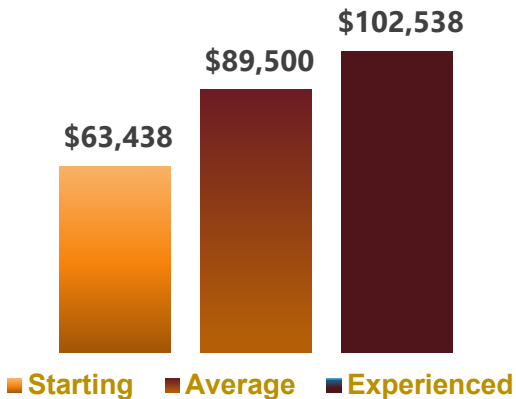

**+483**  
5-year Job Demand  
Increase in  
MDCP Region

**Average Hourly  
Wage**

**MDCP  
Regional Labor Market  
Snapshot  
JOBS in  
Law Enforcement  
& Criminal  
Justice**

**\$43.03**  
MDCP Region

**\$42.06**  
SB County

**\$46.08**  
California

### Salary Guide

AVERAGE BY EXPERIENCE