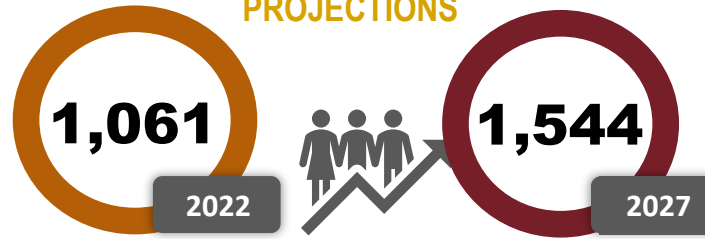

EMPLOYMENT PROJECTIONS