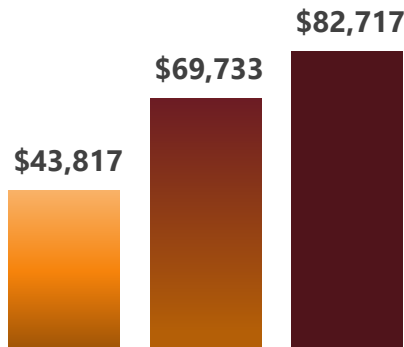

+905
 5-year Job Demand
 Increase in
 MDCP Region

Average Hourly
 Wage

\$33.53
 MDCP Region

\$32.96
 SB County

\$35.48
 California

MDCP
 Regional Labor Market
 Snapshot
JOBS
 Manufacturing
 and Welding
 Occupations

Salary Guide

AVERAGE BY EXPERIENCE

Starting Average Experienced

AVERAGE WAGE INFORMATION PER JOBS IN REGION

Some listed occupations may require additional training or certifications

Occupation	Average Hourly Wage			HD Average Salary
	HD	SBC	California	
^Supervisors of Construction Trades (HS)	\$41.80	\$40.83	\$45.31	\$87,000
^Plumbers, Pipefitters, and Steamfitters (HS)	\$33.24	\$32.97	\$36.13	\$69,100
Reinforcing Iron and Rebar Workers (HS)	\$34.42	\$34.75	\$33.65	\$71,600
Sheet Metal Workers (HS)	\$32.60	\$31.24	\$35.19	\$67,800
Structural Iron and Steel Workers (HS)	\$33.86	\$33.44	\$35.62	\$70,400
^Welders, Cutters, Solderers, and Brazers (HS)	\$25.24	\$24.51	\$26.96	\$52,500