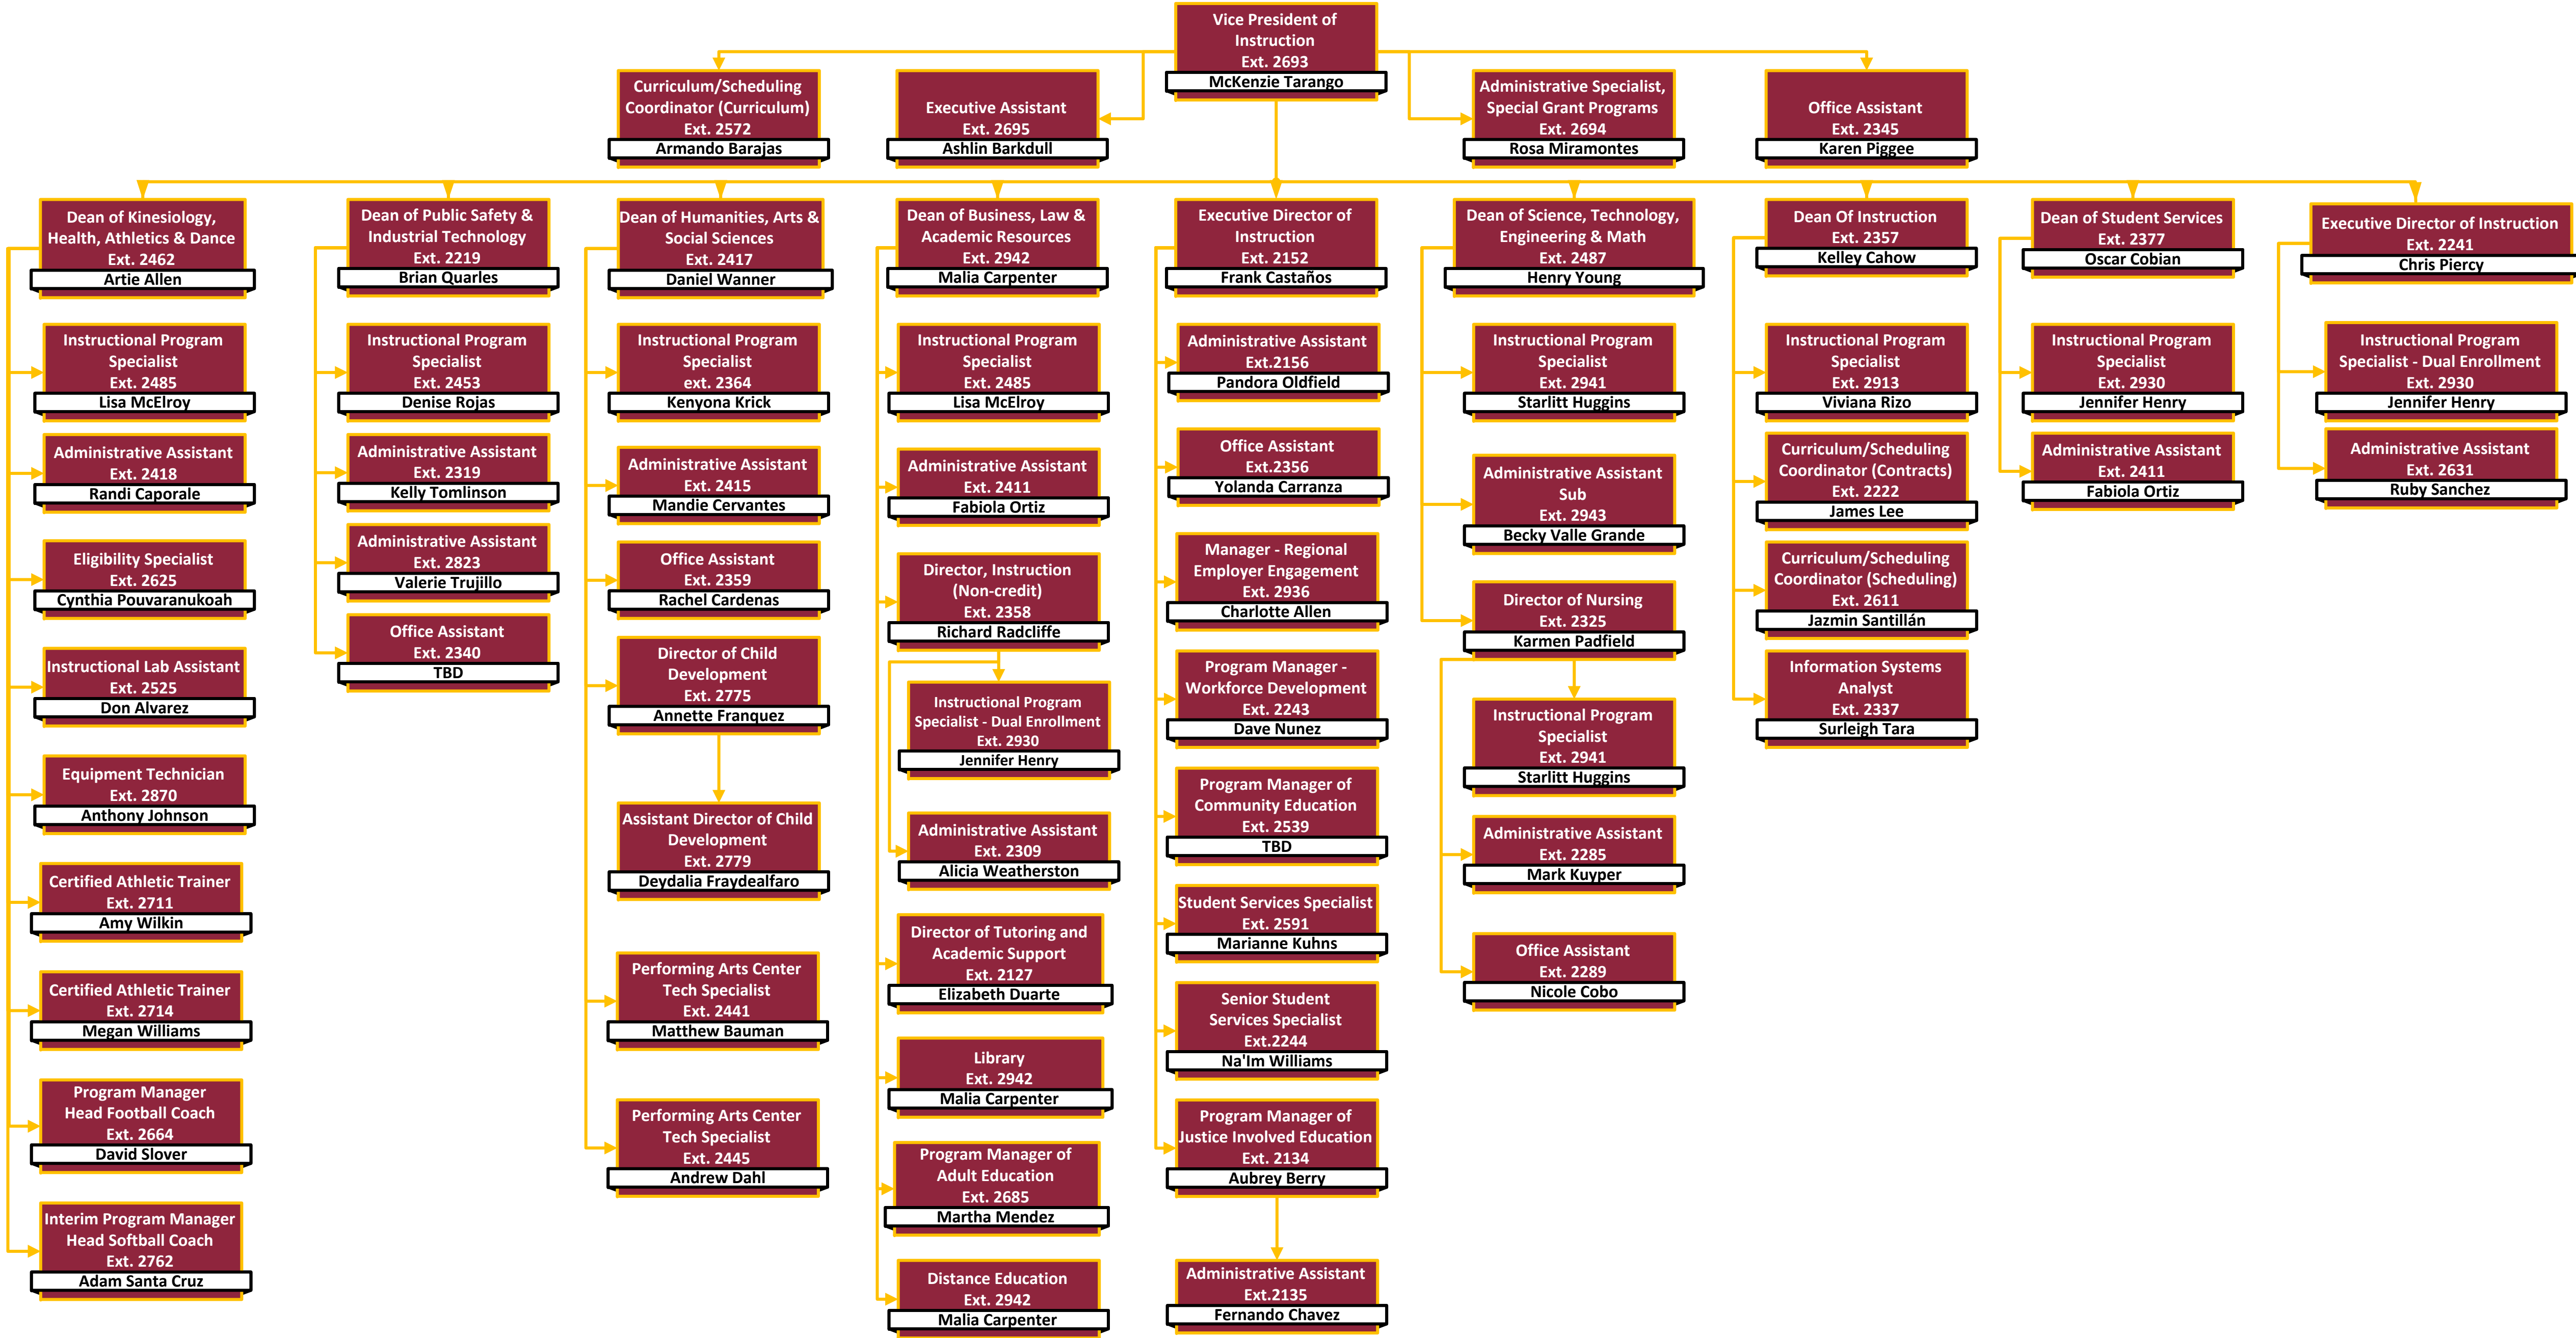

Office of Instruction Divisions

Tutoring and Academic Support

Library

Adult Education

Distance Education

Engagement Centers

Interim Director
Academic Success & Equity Programs
Ext. 2381
Pablo Saldana

BLAR
Business, Law & Academic
Resources
Ext.2389
Bldg. 21-171

Program Manager
Ext. 2518
Pablo Ariza

HASS
Humanities, Arts & Social
Sciences
Ext. 2384
Bldg. 21.176

Program Manager
Ext. 2439
Felicia Karikari

PSIT
Public Safety & Industrial
Technology
Ext. 2383
Bldg. 21.170

Program Manager
Ext. 2516
Lilia Aguirre

STEM
Science, Technology,
Engineering & Math
Ext. 2524
Bldg. 21.177

Interim Program Manager
Ext. 2520
Amber Brown

Child Development