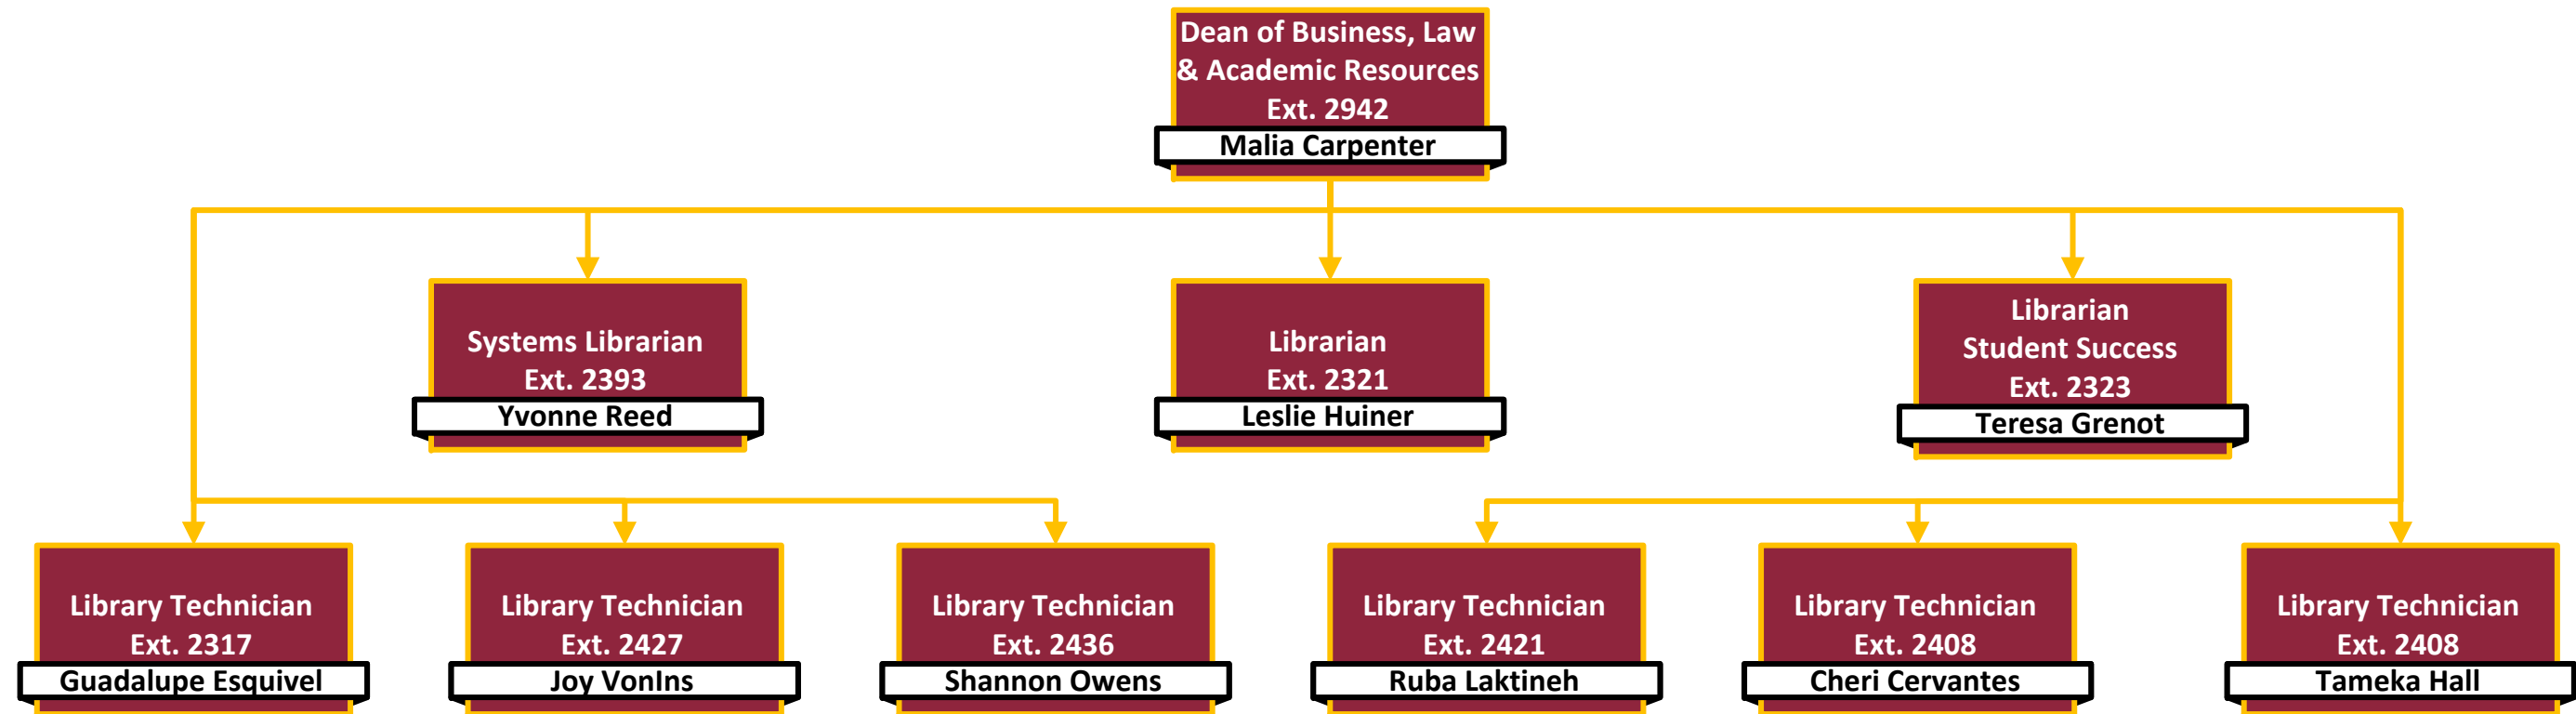

Office of Instruction Divisions

Tutoring and Academic Support

Library

Adult Education

Distance Education

Engagement Centers

Interim Director
Academic Success & Equity Programs
Ext. 2381
Pablo Saldana

BLAR
Business, Law & Academic
Resources
Ext.2389
Bldg. 21-171

Program Manager
Ext. 2518
Pablo Ariza

HASS
Humanities, Arts & Social
Sciences
Ext. 2384
Bldg. 21.176

Program Manager
Ext. 2439
Felicia Karikari

PSIT
Public Safety & Industrial
Technology
Ext. 2383
Bldg. 21.170

Program Manager
Ext. 2516
Lilia Aguirre

STEM
Science, Technology,
Engineering & Math
Ext. 2524
Bldg. 21.177

Interim Program Manager
Ext. 2520
Amber Brown

Child Development