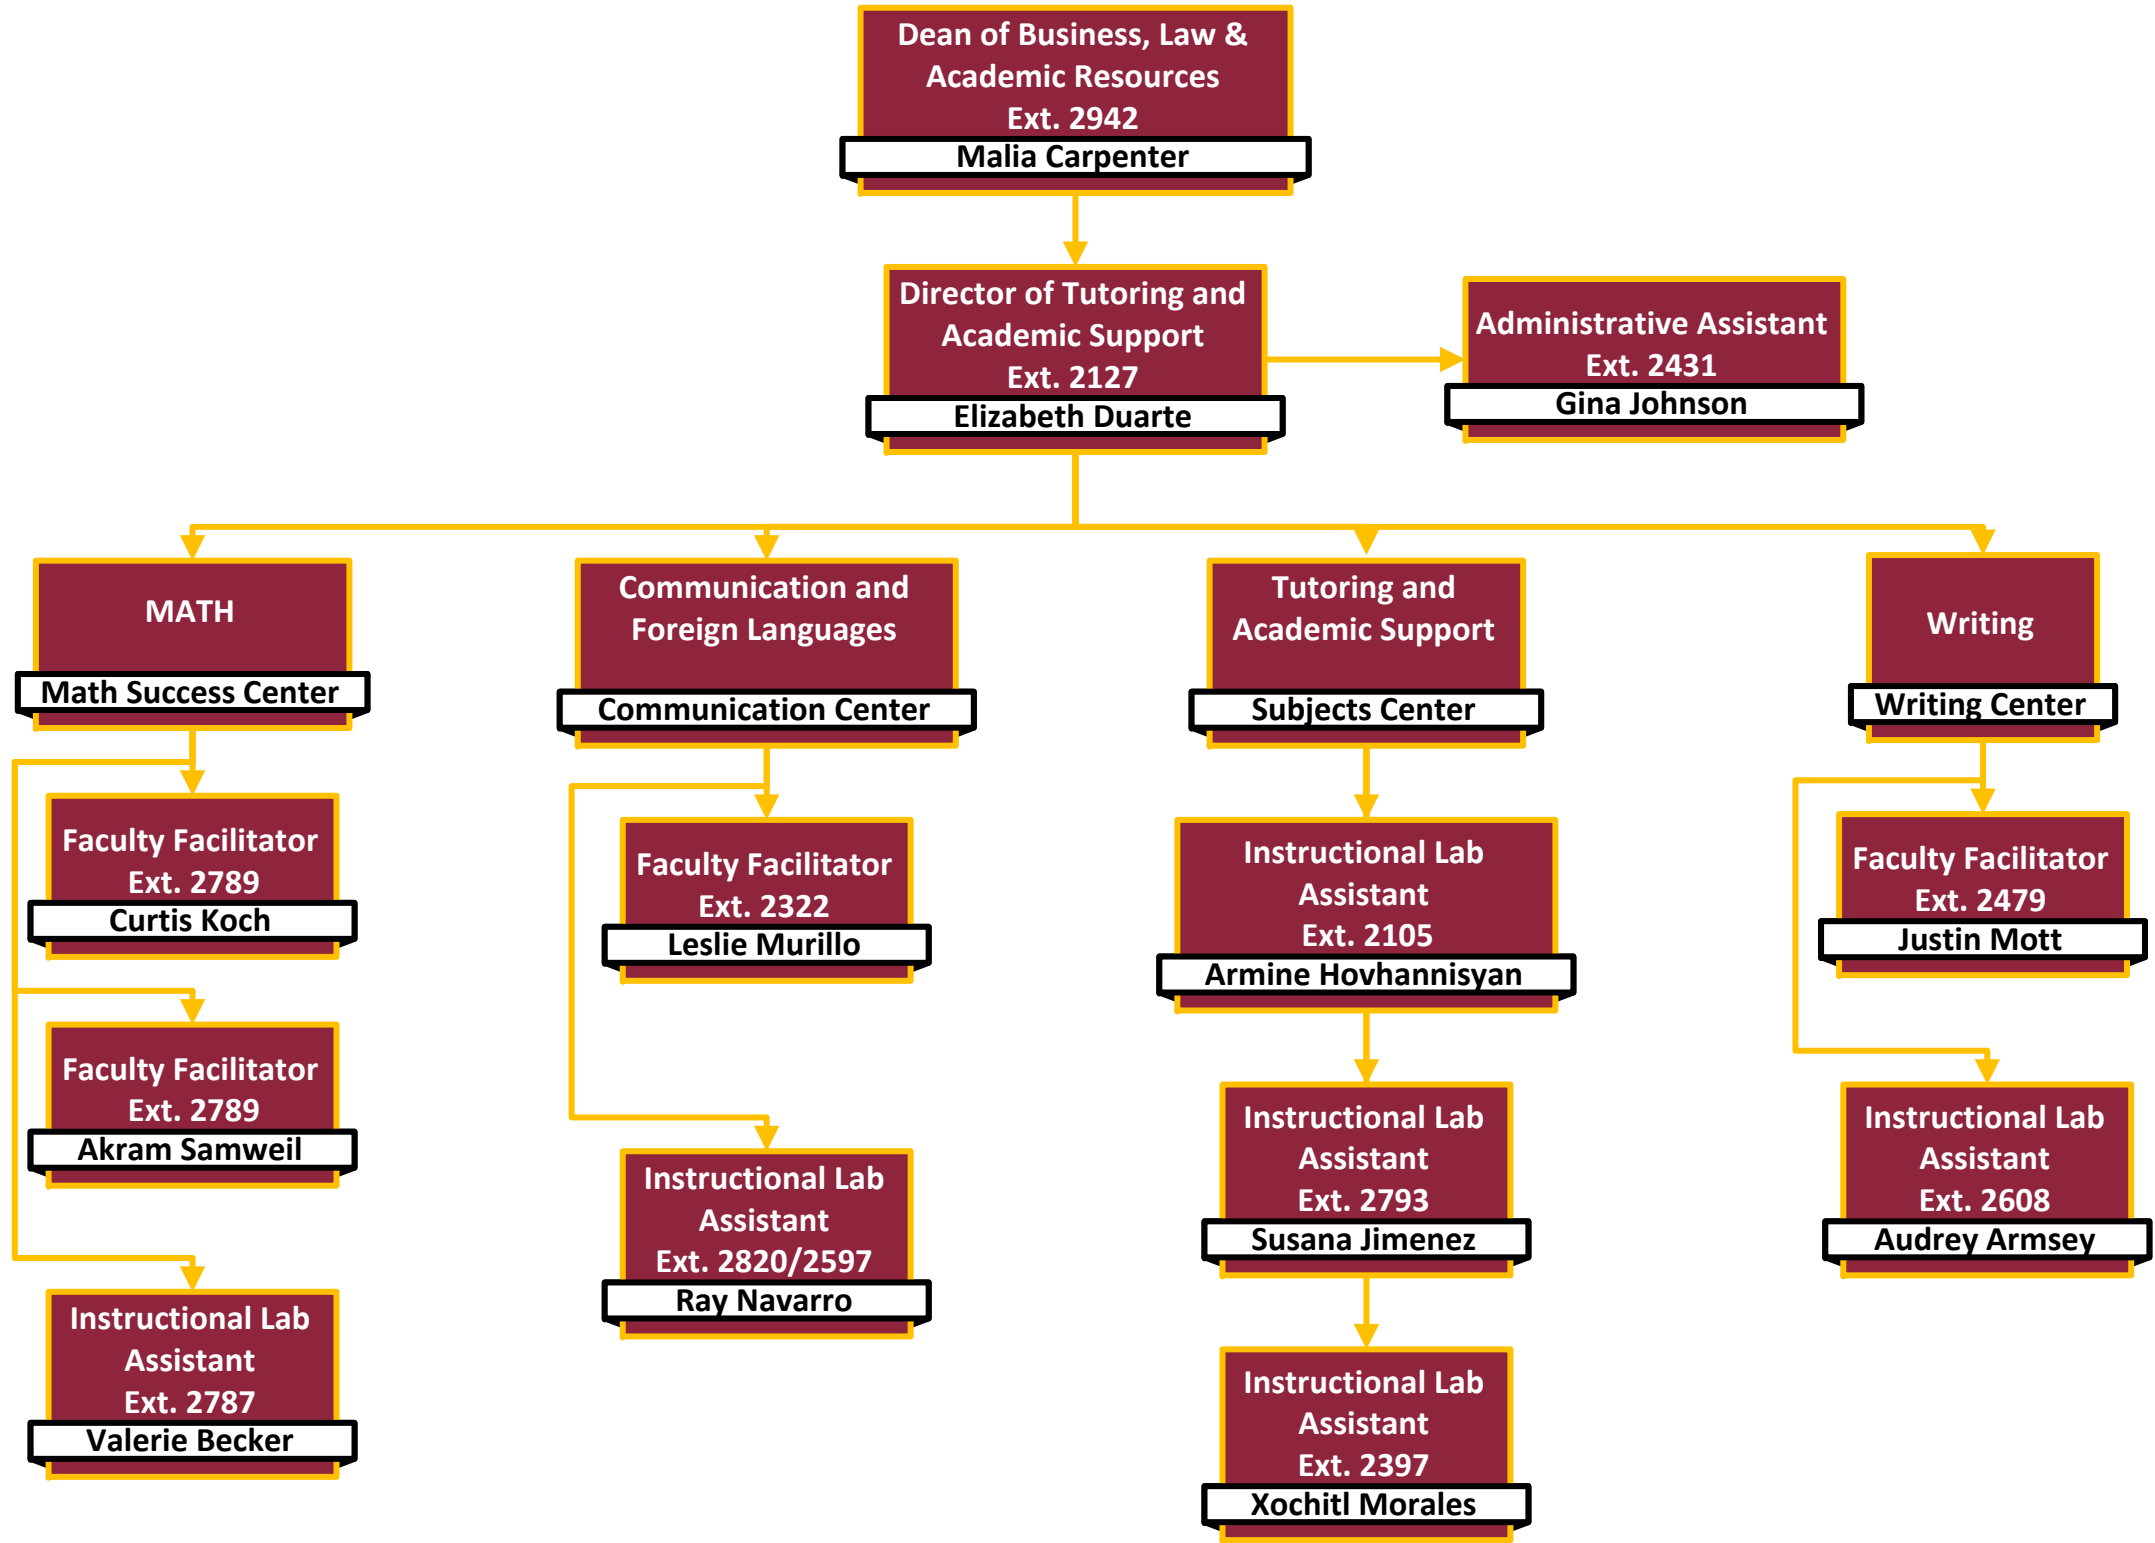

Office of Instruction Divisions

Tutoring and Academic Support

Library

Adult Education

Distance Education

Engagement Centers

Interim Director
Academic Success & Equity Programs
Ext. 2381
Pablo Saldana

BLAR
Business, Law & Academic
Resources
Ext.2389
Bldg. 21-171

Program Manager
Ext. 2518
Pablo Ariza

HASS
Humanities, Arts & Social
Sciences
Ext. 2384
Bldg. 21.176

Program Manager
Ext. 2439
Felicia Karikari

PSIT
Public Safety & Industrial
Technology
Ext. 2383
Bldg. 21.170

Program Manager
Ext. 2516
Lilia Aguirre

STEM
Science, Technology,
Engineering & Math
Ext. 2524
Bldg. 21.177

Interim Program Manager
Ext. 2520
Amber Brown

Child Development