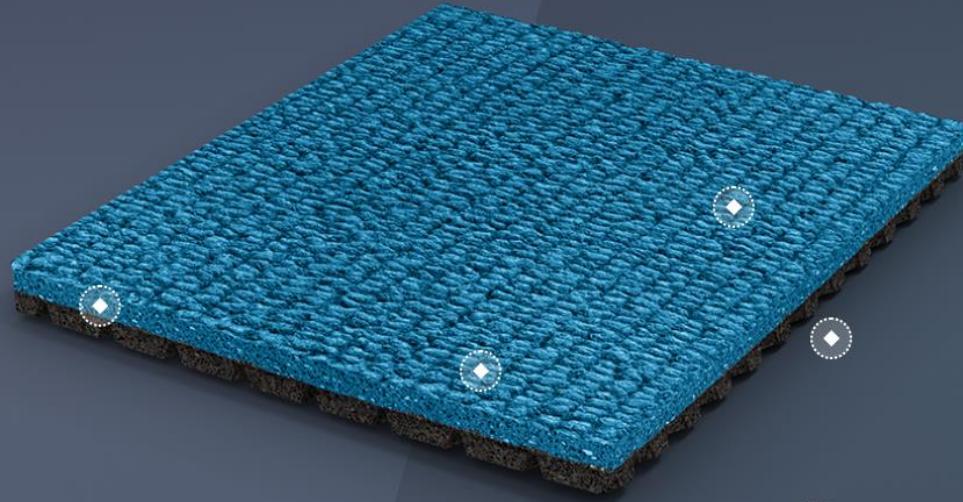

SPORTS FIELD PRODUCTS

SPORTFLEX SUPER X 720 K35

go over the to discover the technologies.