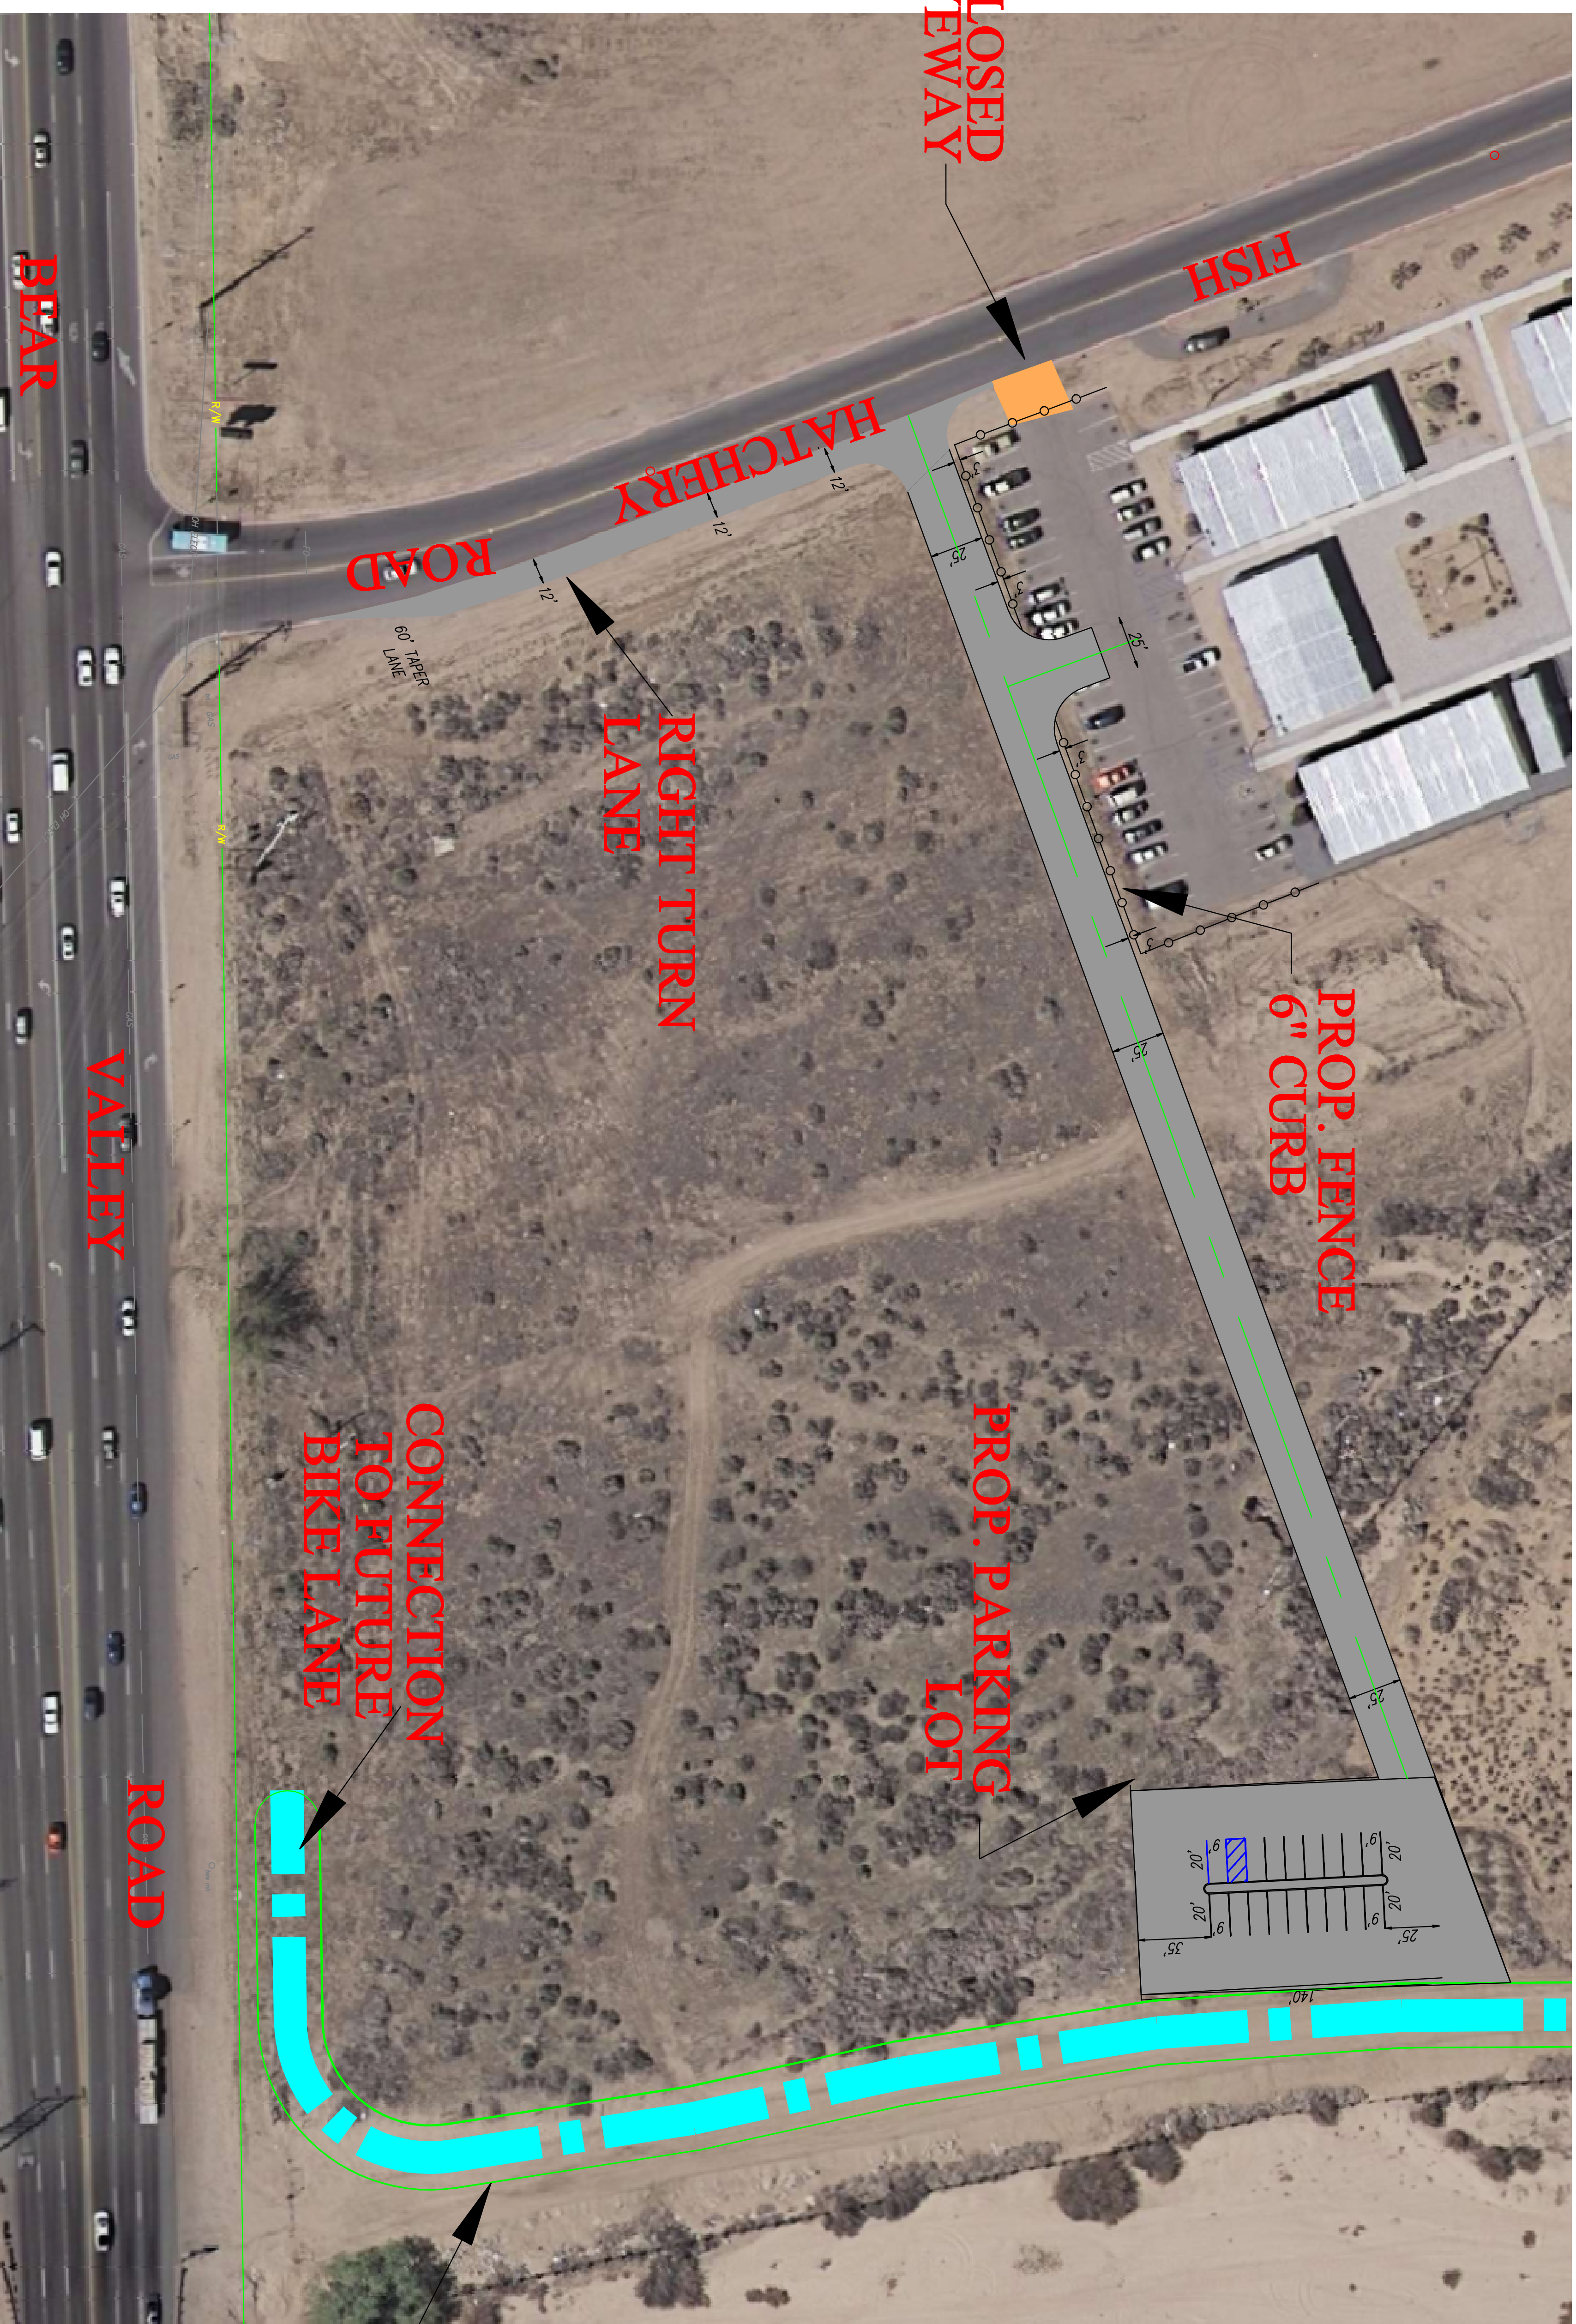

City of Victorville RIVERWALK PARKING LOT

RIVERWALK PROJECT
PARKING LOT

CITY OF VICTORVILLE
ENGINEERING DEPARTMENT
14343 Civic Drive, Victorville, Ca. 92392 (760) 955-5158